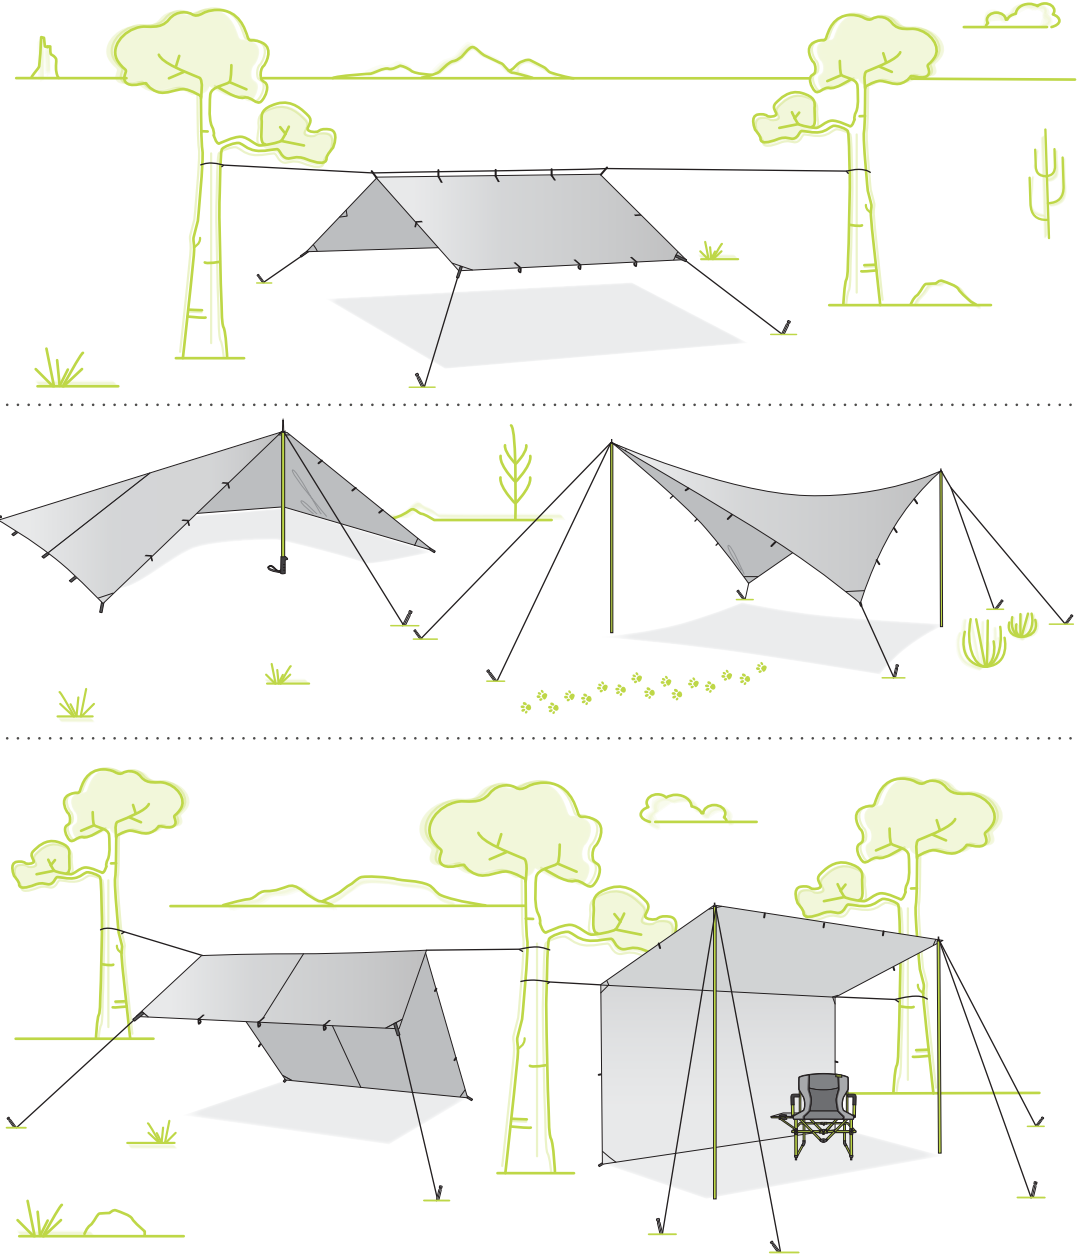

SUGGESTED PITCH OPTIONS

The Eureka Trail Fly is a versatile, multipurpose camping accessory. See below for a variety of suggested pitch options. Please note that some pitch options require additional guylines, tarp poles, and/or stakes. The attached carry bag doubles as an integrated paddle pocket for pitching with kayak/canoe paddles.

TENT CONTENTS

Tarp
Stakes (8)
Guylines (8)

QUESTIONS?

Johnson Outdoors Gear, Inc.
USA: 1-800-572-8822
www.eurekacamping.com

Johnson Outdoors Canada
Canada: 1-800-263-6390
www.eurekatentscanada.com

TENT TIPS

- Always stake down tarp, including all guyout points.

TENT CARE

- Make sure the tent is completely dry, then store loosely rolled in a dry cool place.
- Clean your tent by setting it up and wiping it down with a mild soap and luke warm water. Never use laundry detergent, washing machines or dryers.