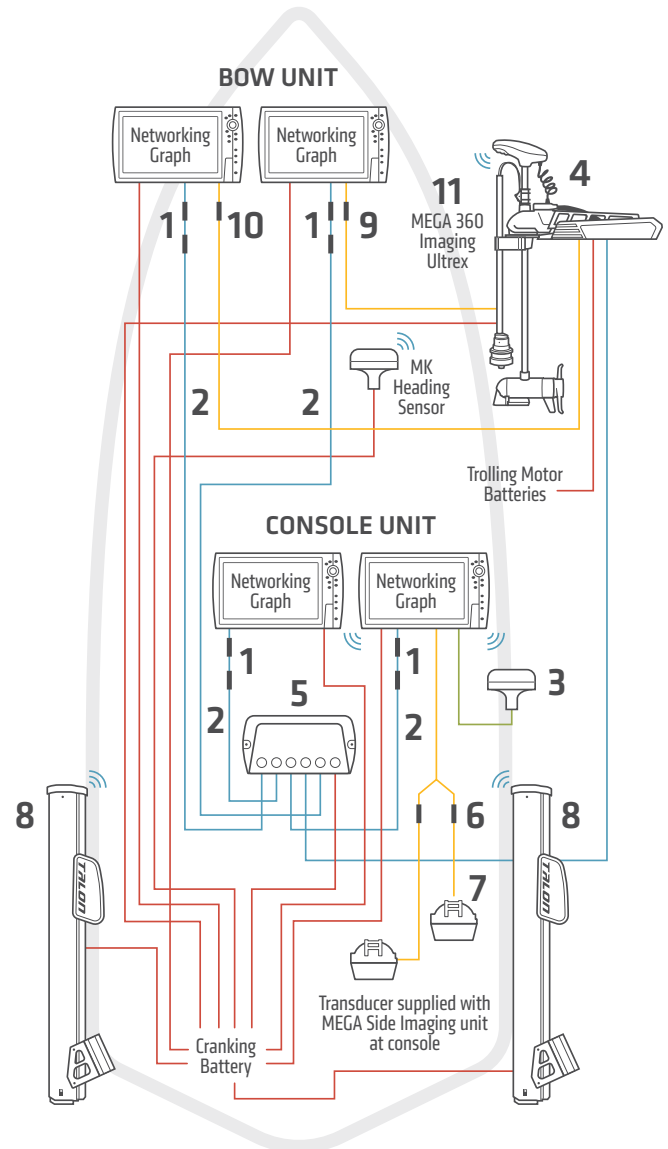

HELIX SERIES	APEX/SOLIX SERIES
1 Ethernet Adapter Cable (Need 4) AS EC QDE | #720074-1	Ethernet Adapter Cable N/A
2 Ethernet Cable (Need 4) AS EC 5E (5') | #720073-6 AS EC 10E (10') | #720073-2 AS EC 15E (15') | #720073-5 AS EC 20E (20') | #720073-3 AS EC 30E (30') | #720073-4	Ethernet Cable (Need 4) AS EC 5E (5') | #720073-6 AS EC 10E (10') | #720073-2 AS EC 15E (15') | #720073-5 AS EC 20E (20') | #720073-3 AS EC 30E (30') | #720073-4
3 GPS + Heading Sensor AS GPS HS | #408400-1	GPS + Heading Sensor APEX: AS GPS HS | #408400-1 AS GPS | #720113-1 SOLIX: AS GPS HS | #408400-1 AS GPS NMEA | #720080-1
4 Minn Kota Trolling Motor with Adv GPS Navigation and built-in MEGA Imaging or Dual Spectrum CHIRP*	Minn Kota Trolling Motor with Adv GPS Navigation and built-in MEGA Imaging or Dual Spectrum CHIRP*
5 5-Port Ethernet Switch AS ETH 5PGL | #411850-1	5-Port Ethernet Switch AS ETH 5PGL | #411850-1 Note: Networks exclusively with APEX units do not require 5-Port Ethernet Switch
6 Transducer Splitter Cable 9 M SIDB Y | #720101-1	Transducer Splitter Cable 14 M ID SIDB Y | item # 720111-1
7 High Speed Transducer (fiberglass hull) XP 9 HW T | #710276-1 High Speed Transducer (aluminum hull) XNT 9 HW T | #710274-1	High Speed Transducer (fiberglass hull) XP 14 HW T | #710287-1 High Speed Transducer (aluminum hull) XNT 14 HW T | #710285-1
8 Minn Kota Talon/Raptor with Bluetooth (Need 2) Talon SWA	Minn Kota Talon/Raptor with Bluetooth (Need 2) Talon SWA
9 MEGA 360 Adapter Cable AD HELIX M360 (included with MEGA 360) #720109-1	MEGA 360 Adapter Cable N/A
10 Adapter Cable for Minn Kota built-in MEGA Imaging: MKR-MI-1 (HELIX 8-15 MEGA Imaging) #1852088 MKR-MDI-2 (HELIX 7 MEGA Imaging) #1852086** Adapter Cable for Minn Kota built-in Dual Spectrum CHIRP: MKR-MI-1 (All HELIX with CHIRP) #1852088	Adapter Cable for Minn Kota built-in MEGA Imaging: N/A
11 MEGA 360 Imaging MEGA 360 Imaging – Ultrex | #411250-1	MEGA 360 Imaging MEGA 360 Imaging – Ultrex | #411250-1

*One (1) AS ECX 30E ethernet extension cable included with Adv GPS Navigation trolling motor.

**Compatible with Minn Kota Built-in MEGA DI only

The accessories and part numbers listed above are valid as of November 2023. Installations shown are for HELIX G3N/G4N and APEX/SOLIX G2/G3 networking models and Minn Kota trolling motors with Adv GPS Navigation.

■ NMEA 0183 ■ Ethernet ■ 12V DC Power ■ Transducer Cable ■ Bluetooth® Signal