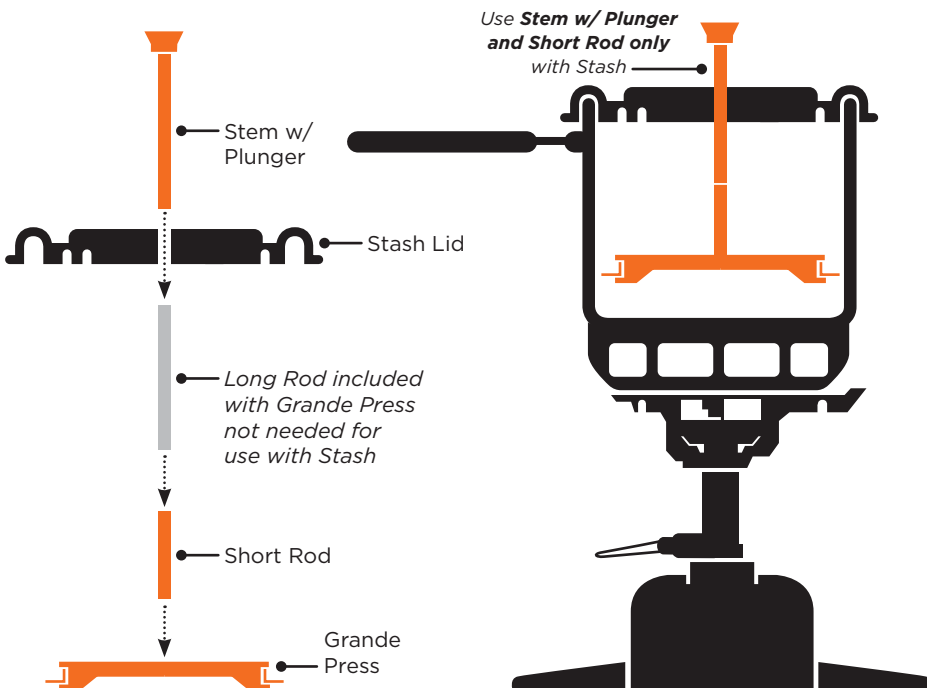

▶ HOW TO ASSEMBLE, USE AND PACK  
YOUR SILICONE COFFEE PRESS

# IN A STASH

JETBOIL®

Store Grande  
Coffee Press  
Separately

**COMPONENTS**

**IN USE**

**PACKED**