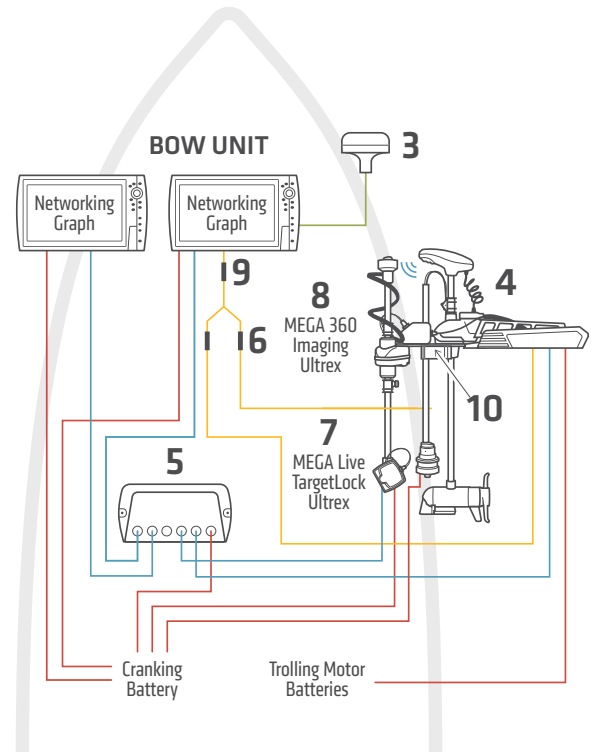

FRESHWATER INSTALLATION

» Adding MEGA Live TargetLock and MEGA 360 Imaging to a boat with (2) bow-mounted Humminbird units, Minn Kota Trolling Motor with built-in MEGA Imaging.

HELIX SERIES	APEX/SOLIX SERIES
1 Ethernet Adapter Cable AS EC QDE #720074-1	Ethernet Adapter Cable N/A
2 Ethernet Cable AS EC 5E (5') #720073-6 AS EC 10E (10') #720073-2 AS EC 15E (15') #720073-5 AS EC 20E (20') #720073-3 AS EC 30E (30') #720073-4	Ethernet Cable AS EC 5E (5') #720073-6 AS EC 10E (10') #720073-2 AS EC 15E (15') #720073-5 AS EC 20E (20') #720073-3 AS EC 30E (30') #720073-4
3 GPS + Heading Sensor AS GPS HS #408400-1	GPS + Heading Sensor APEX: AS GPS HS #408400-1 AS GPS #720113-1 SOLIX: AS GPS HS #408400-1 AS GPS NMEA #720080-1
4 Minn Kota Trolling Motor with Adv GPS Navigation and built-in MEGA Imaging or Dual Spectrum CHIRP*	Minn Kota Trolling Motor with Adv GPS Navigation and built-in MEGA Imaging or Dual Spectrum CHIRP*
5 5-Port Ethernet Switch AS ETH SPGL #411850-1	5-Port Ethernet Switch AS ETH SPGL #411850-1 Note: Networks exclusively with APEX units do not require 5-Port Ethernet Switch
6 MEGA 360 and MDI/2D Y-Cable 14 M360 2DDI Y #720108-1	MEGA 360 and MDI/2D Y-Cable 14 M360 2DDI Y #720108-1
7 MEGA Live TargetLock MEGA Live TargetLock Ultrex #710308-1 MEGA Live TargetLock Adapter Kit - Ultrex 60" 740222-1 (MEGA Live transducer not included)	MEGA Live TargetLock MEGA Live TargetLock Ultrex #710308-1 MEGA Live TargetLock Adapter Kit - Ultrex 60" 740222-1 (MEGA Live transducer not included)
8 MEGA 360 Imaging MEGA 360 Imaging - Ultrex #411250-1	MEGA 360 Imaging MEGA 360 Imaging - Ultrex #411250-1
9 Adapter Cable for MEGA 360 Y-Cable AD HELIX M360 (included with MEGA 360)	Adapter Cable for MEGA 360 Y-Cable N/A
10 MEGA Live / 360 Dual Mounting Plate MEGA Live TargetLock and MEGA 360 Dual Mount - Ultrex #740211-1	MEGA Live / 360 Dual Mounting Plate MEGA Live TargetLock and MEGA 360 Dual Mount - Ultrex #740211-1