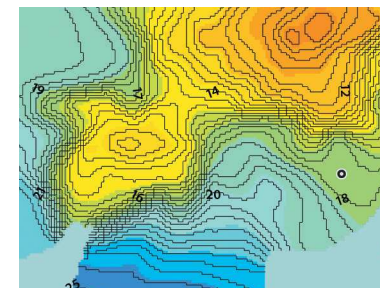

AUTOCHART® LIVE ICE

Fish the lake less traveled. Now built into ICE HELIX models with GPS, AutoChart® Live Ice allows anglers to create 1-foot contour maps on any waterbody using data collected from holes drilled in an area. Find your spot on remote and unmapped lakes, and leave the guesswork to everyone else.