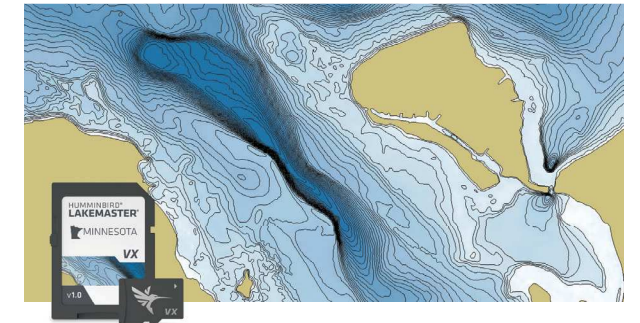

OPTIONAL MAPPING

NEW LAKEMASTER®

Upgrade to exceptional map performance and customizable color palettes. Compatible with ICE HELIX models with GPS, new Humminbird LakeMaster® charts with VX technology deliver high-definition detail and time-saving features like built-in SmartStrike™ to help you predict where fish are biting.

- › VX Technology
- › Chart Presets
- › Shallow Water Highlight
- › SmartStrike
- › Depth Highlight
- › Water Level Offset

NEW LAKEMASTER® PREMIUM

Get all the proven features of Humminbird LakeMaster® charts and then some. New LakeMaster® Premium charts give anglers the added advantage of 2D shaded relief for easy identification of bottom detail and depth changes, plus aerial imagery for confident navigation and scouting.