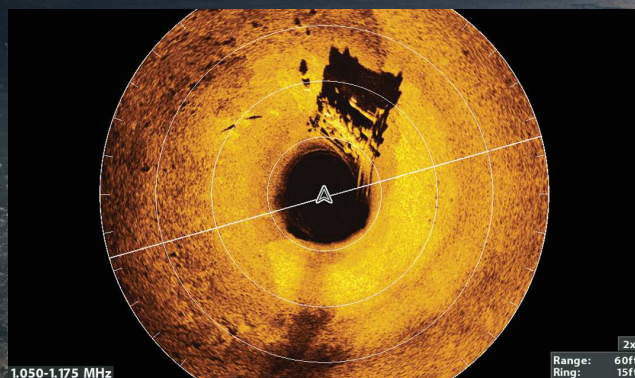

1.050-1.175 MHz

2x
Range: 60ft
Ring: 15ft

MEGA 360 IMAGING® | PG. 12