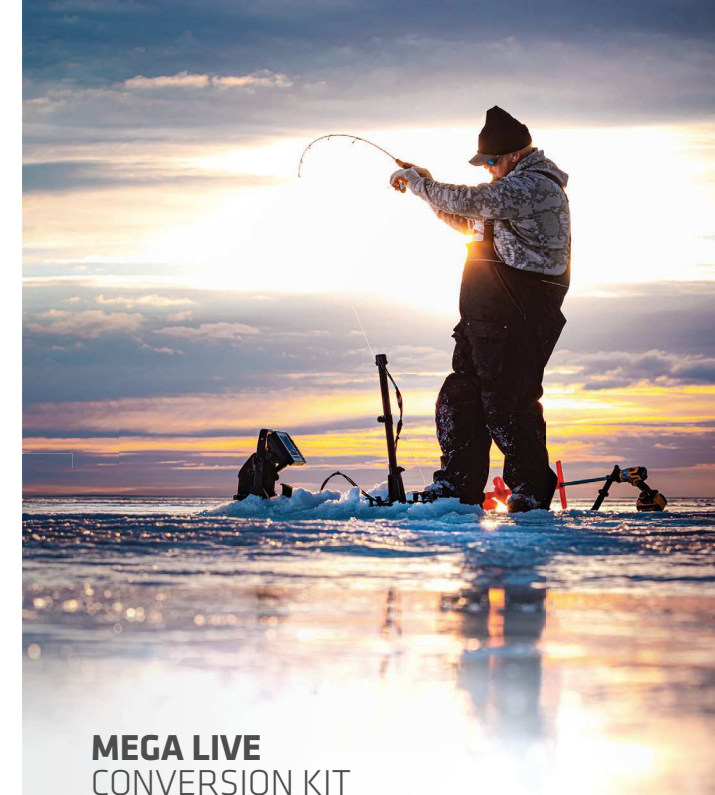

FEATURES

- HD HIGH-DEF DISPLAY
- MEGA LIVE IMAGING™
- DUAL SPECTRUM CHIRP
- INTERFERENCE REJECTION
- ADJUSTABLE SONAR ZOOM
- PRECISION GPS
- HUMMINBIRD BASEMAP
- AUTOCHART™ LIVE
- ETHERNET NETWORKING
- WI-FI
- BLUETOOTH®