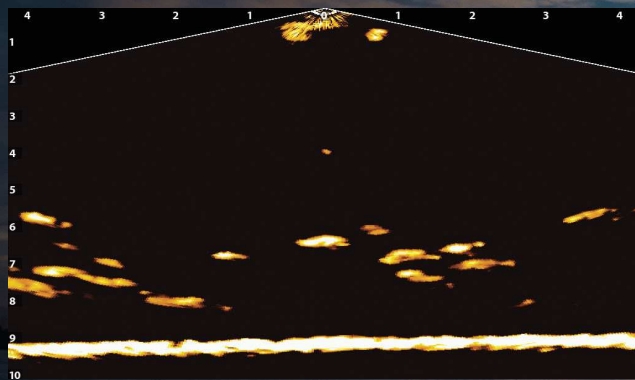

# MEGA IMAGING® CLARITY MEANS MORE TROPHIES.

The more you see, the more fish you'll catch. Pioneered by Humminbird and proven on the water, MEGA Live and MEGA 360 technologies are now transforming how anglers see below the ice. Together, they're the one-two punch you need to get on fish faster.