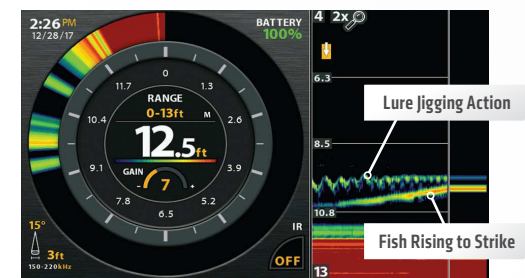

**MEGA LIVE IMAGING™** | PG. 10

1.050-1.175 MHz

2x  
Range: 60ft  
Ring: 15ft

**MEGA 360 IMAGING®** | PG. 12

## VIEW MORE ON EVERY SCREEN

Choose how your returns appear with viewing options made specifically for the ice angler. See how fish are relating to your lure, so you can trigger the bite, with split-screen views of real-time sonar and 2D sonar history. Need a closer look? Zoom up to 2X when in flasher view, and up to 16X in 2D sonar view, with the ability to adjust the zoom range anywhere in the water column. To increase your odds of hooking a big one, you can even light up your glow-painted lures using Jig Charge Mode.