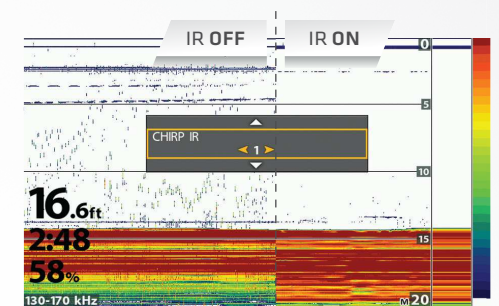

## VIEW MORE ON EVERY SCREEN

Choose how your returns appear with viewing options made specifically for the ice angler. See how fish are relating to your lure, so you can trigger the bite, with split-screen views of real-time sonar and 2D sonar history. Need a closer look? Zoom up to 2X when in flasher view, and up to 16X in 2D sonar view, with the ability to adjust the zoom range anywhere in the water column. To increase your odds of hooking a big one, you can even light up your glow-painted lures using Jig Charge Mode.

## SEE FISH AND YOUR LURE MORE CLEARLY USING DUAL SPECTRUM CHIRP

All ICE HELIX® models are equipped with the greater coverage of Dual Spectrum CHIRP, allowing you to easily see fish, your lure and activity along the bottom. Get high-resolution returns in both flasher and 2D sonar views, with ultra-fine 3/4" target separation.