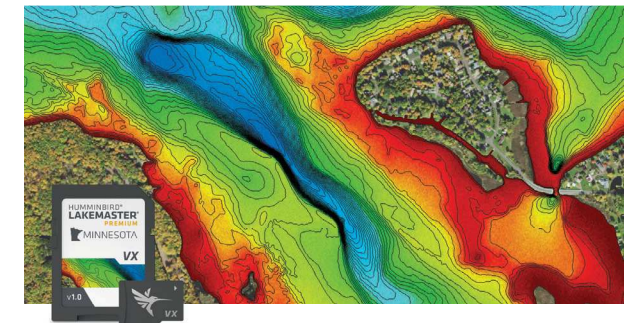

## OPTIONAL MAPPING

### NEW LAKEMASTER®

Upgrade to exceptional map performance and customizable color palettes. Compatible with ICE HELIX models with GPS, new Humminbird LakeMaster® charts with VX technology deliver high-definition detail and time-saving features like built-in SmartStrike™ to help you predict where fish are biting.

- › VX Technology
- › Chart Presets
- › Shallow Water Highlight
- › SmartStrike
- › Depth Highlight
- › Water Level Offset

### NEW LAKEMASTER® PREMIUM

Get all the proven features of Humminbird LakeMaster® charts and then some. New LakeMaster® Premium charts give anglers the added advantage of 2D shaded relief for easy identification of bottom detail and depth changes, plus aerial imagery for confident navigation and scouting.