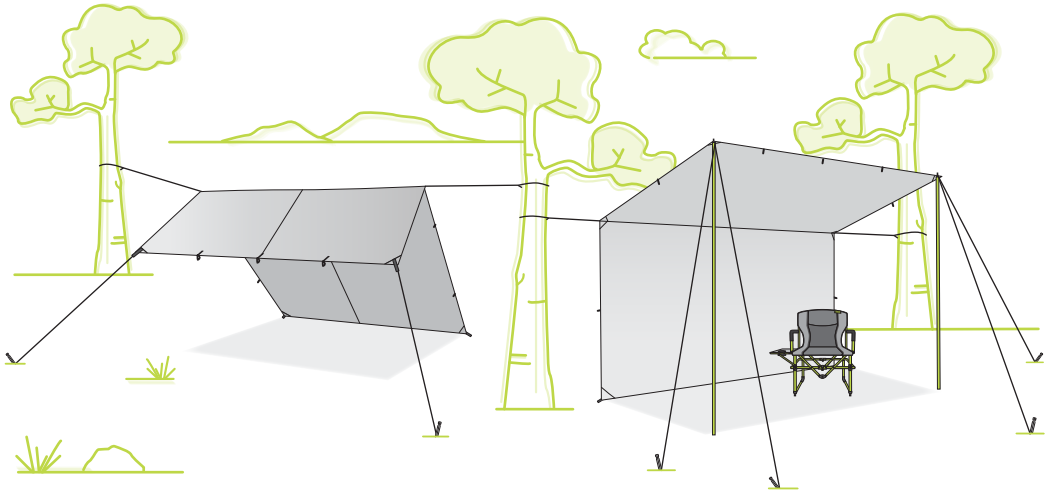

### SUGGESTED PITCH OPTIONS

The Eureka Trail Fly is a versatile, multipurpose camping accessory. See below for a variety of suggested pitch options. Please note that some pitch options require additional guylines, tarp poles, and/or stakes. The attached carry bag doubles as an integrated paddle pocket for pitching with kayak/canoe paddles.

### TENT CONTENTS

Tarp  
Stakes (8)  
Guylines (8)

### TENT TIPS

- Always stake down tarp, including all guyout points.