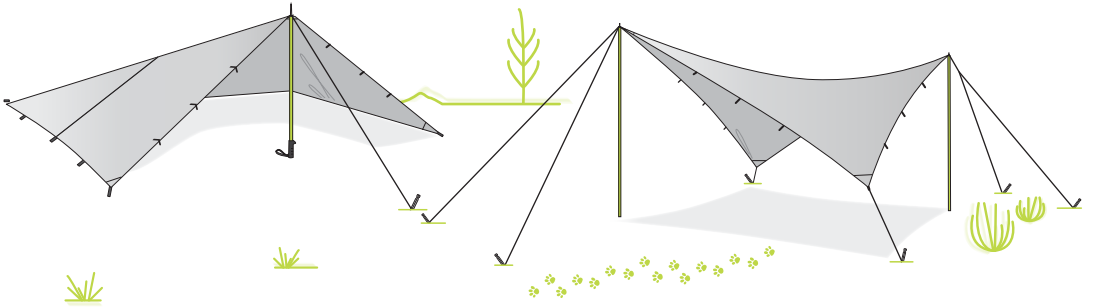

### SUGGESTED PITCH OPTIONS

The Eureka Trail Fly is a versatile, multipurpose camping accessory. See below for a variety of suggested pitch options. Please note that some pitch options require additional guylines, tarp poles, and/or stakes. The attached carry bag doubles as an integrated paddle pocket for pitching with kayak/canoe paddles.

### TENT CONTENTS

Tarp  
Stakes (8)  
Guylines (8)

### TENT TIPS

- Always stake down tarp, including all guyout points.