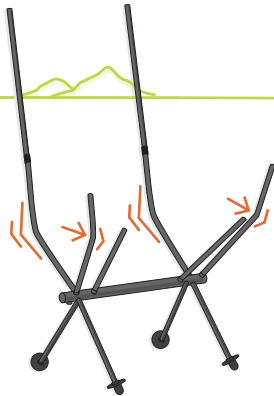

Eureka!

INSTRUCTIONS | Tagalong Highback (2571128)

1