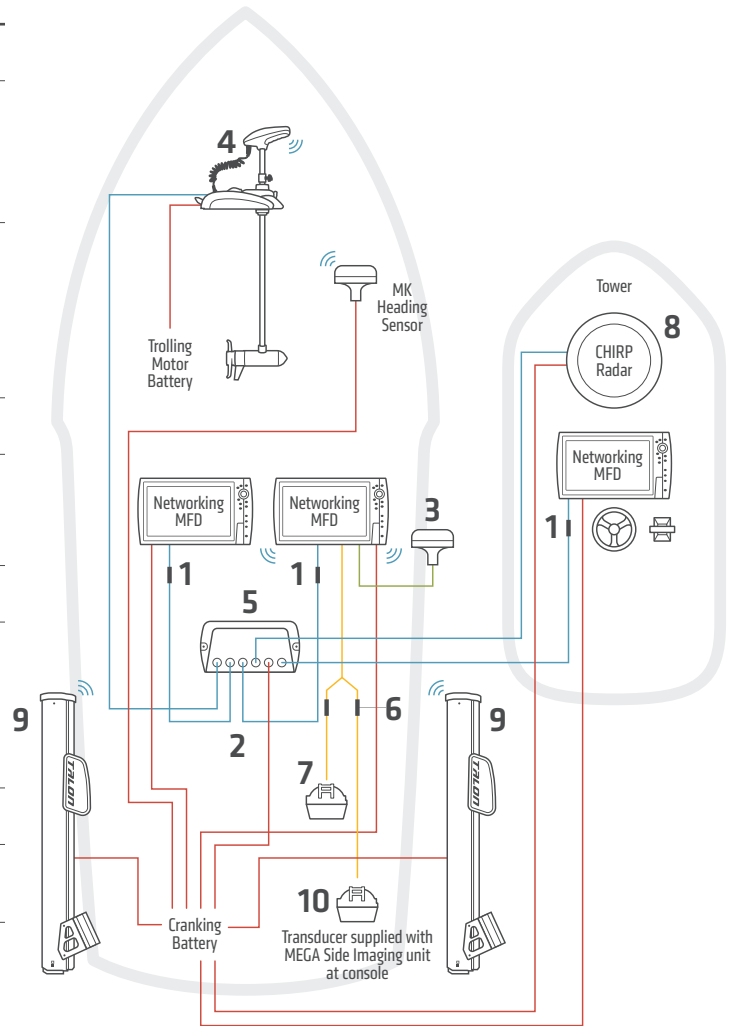

SALTWATER INSTALLATION

» Minn Kota Riptide trolling motor with Adv GPS Navigation, (2) console-mounted Humminbird units, (1) Humminbird unit at second station, Humminbird CHIRP radar and Talon Shallow Water Anchors.

*One (1) AS EC 30E 30 ethernet cable included with Adv GPS Navigation trolling motor.

The accessories and part numbers listed above are valid as of November 2023. Installations shown are for HELIX G3N/G4N and APEX/SOLIX G2/G3 networking models and Minn Kota trolling motors with Adv GPS Navigation.