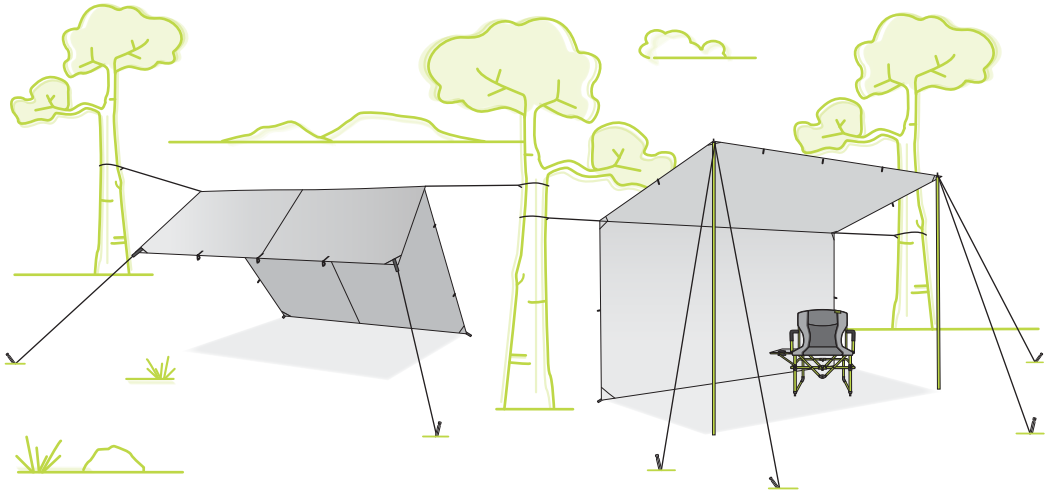

SUGGESTED PITCH OPTIONS

The Eureka Trail Fly is a versatile, multipurpose camping accessory. See below for a variety of suggested pitch options. Please note that some pitch options require additional guylines, tarp poles, and/or stakes. The attached carry bag doubles as an integrated paddle pocket for pitching with kayak/canoe paddles.