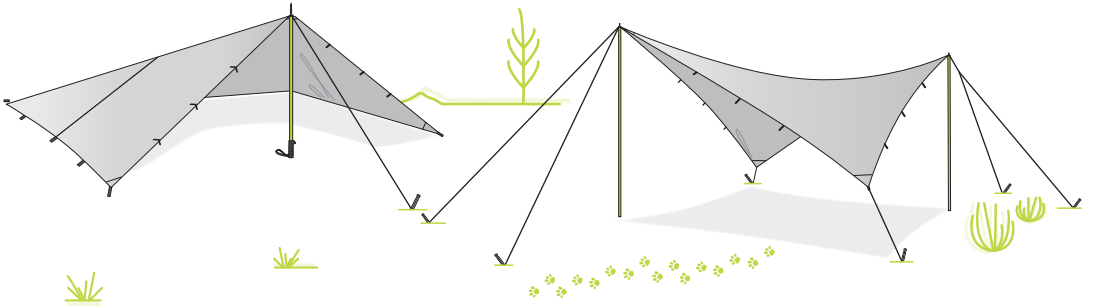

SUGGESTED PITCH OPTIONS

The Eureka Trail Fly is a versatile, multipurpose camping accessory. See below for a variety of suggested pitch options. Please note that some pitch options require additional guylines, tarp poles, and/or stakes. The attached carry bag doubles as an integrated paddle pocket for pitching with kayak/canoe paddles.