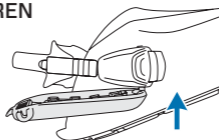

### WEITE ZEHENBOX

**1** EINFÜHREN

**2** DRÜCKEN

**3** ZIEHEN

**4** ANPASSEN

				 3mm	 5mm	 Heavy/Dry
♂ US	♀	UK	EU			
4	5	3	35-36	XS	XS	XS
5	6	4	37	XS	XS	S
6	7	5	38	S	S	S
7	8	6	39-40	S	S	M
8	9	7	41	S	M	M
9	10	8	42	M	M	L
10	11	9	43-44	M	L	L
11	12	10	45	L	L	XL
12	13	11	46	L	L	XL
13	14	12	47	L	XL	XL
14	15	13	48-49	XL	XL	----
15	16	14	50	XL	XL	----
16	17	15	51-52	XL	----	----