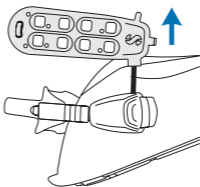

# HEAVY-DUTY BUNGEE STRAP - MICRO-ADJUST

**1** POP

**2** PUSH

**3** PULL

**4** ADJUST

				 3mm	 5mm	 Heavy/Dry
♂ US	♀	UK	EU			
4	5	3	35-36	XS	XS	XS
5	6	4	37	XS	XS	S
6	7	5	38	S	S	S
7	8	6	39-40	S	S	M
8	9	7	41	S	M	M
9	10	8	42	M	M	L
10	11	9	43-44	M	L	L
11	12	10	45	L	L	XL
12	13	11	46	L	L	XL
13	14	12	47	L	XL	XL
14	15	13	48-49	XL	XL	----
15	16	14	50	XL	XL	----
16	17	15	51-52	XL	----	----