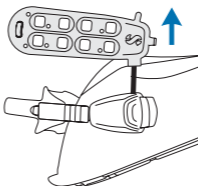

### WEITE ZEHENBOX

**1** EINFÜHREN

**2** DRÜCKEN

**3** ZIEHEN

**4** ANPASSEN

				 3mm	 5mm	 Heavy/Dry
♂ US	♀	UK	EU			
4	5	3	35-36	XS	XS	XS
5	6	4	37	XS	XS	S
6	7	5	38	S	S	S
7	8	6	39-40	S	S	M
8	9	7	41	S	M	M
9	10	8	42	M	M	L
10	11	9	43-44	M	L	L
11	12	10	45	L	L	XL
12	13	11	46	L	L	XL
13	14	12	47	L	XL	XL
14	15	13	48-49	XL	XL	----
15	16	14	50	XL	XL	----
16	17	15	51-52	XL	----	----