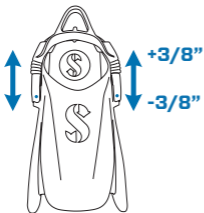

MICRO-ADJUST