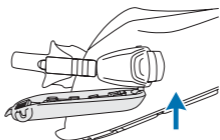

# HEAVY-DUTY BUNGEE STRAP - MICRO-ADJUST

**1** POP

**2** PUSH

**3** PULL

**4** ADJUST

				 3mm	 5mm	 Heavy/Dry
♂ US	♀	UK	EU			
4	5	3	35-36	XS	XS	XS
5	6	4	37	XS	XS	S
6	7	5	38	S	S	S
7	8	6	39-40	S	S	M
8	9	7	41	S	M	M
9	10	8	42	M	M	L
10	11	9	43-44	M	L	L
11	12	10	45	L	L	XL
12	13	11	46	L	L	XL
13	14	12	47	L	XL	XL
14	15	13	48-49	XL	XL	----
15	16	14	50	XL	XL	----
16	17	15	51-52	XL	----	----