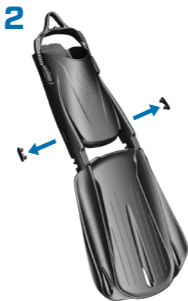

DISASSEMBLY