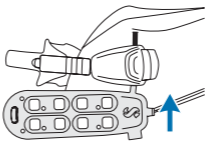

# HEAVY-DUTY BUNGEE STRAP - MICRO-ADJUST

**1** POP

**2** PUSH

**3** PULL

**4** ADJUST