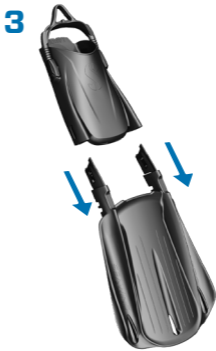

DISASSEMBLY