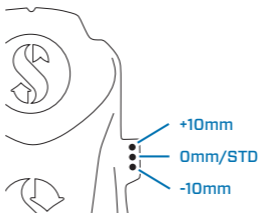

# HEAVY-DUTY BUNGEE STRAP - MICRO-ADJUST

**1** POP

**2** PUSH

**3** PULL

**4** ADJUST

				 3mm	 5mm	 Heavy/Dry
♂ US	♀	UK	EU			
4	5	3	35-36	XS	XS	XS
5	6	4	37	XS	XS	S
6	7	5	38	S	S	S
7	8	6	39-40	S	S	M
8	9	7	41	S	M	M
9	10	8	42	M	M	L
10	11	9	43-44	M	L	L
11	12	10	45	L	L	XL
12	13	11	46	L	L	XL
13	14	12	47	L	XL	XL
14	15	13	48-49	XL	XL	----
15	16	14	50	XL	XL	----
16	17	15	51-52	XL	----	----

						
♂ US	♀	UK	EU			
3	4	2	34	----	----	XS
4	5	3	35-36	XS	----	XS
5	6	4	37	XS	XS	S
6	7	5	38	S	XS	S
7	8	6	39-40	S	S	M
8	9	7	41	M	S	M
9	10	8	42	M	M	L
10	11	9	43-44	L	M	L
11	12	10	45	L	L	XL
12	13	11	46	XL	L	XL
13	14	12	47	XL	XL	----
14	15	13	48-49	----	XL	----