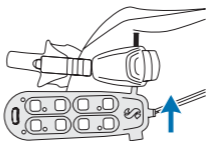

# HEAVY-DUTY BUNGEE STRAP - MICRO-ADJUST

**1** POP

**2** PUSH

**3** PULL

**4** ADJUST

				 3mm	 5mm	 Heavy/Dry
♂ US	♀	UK	EU			
4	5	3	35-36	XS	XS	XS
5	6	4	37	XS	XS	S
6	7	5	38	S	S	S
7	8	6	39-40	S	S	M
8	9	7	41	S	M	M
9	10	8	42	M	M	L
10	11	9	43-44	M	L	L
11	12	10	45	L	L	XL
12	13	11	46	L	L	XL
13	14	12	47	L	XL	XL
14	15	13	48-49	XL	XL	----
15	16	14	50	XL	XL	----
16	17	15	51-52	XL	----	----