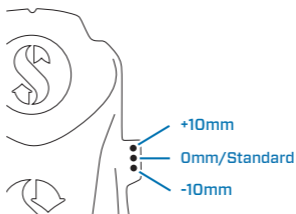

### WEITE ZEHENBOX

**1** EINFÜHREN

**2** DRÜCKEN

**3** ZIEHEN

**4** ANPASSEN

				 3mm	 5mm	 Heavy/Dry
♂ US	♀	UK	EU			
4	5	3	35-36	XS	XS	XS
5	6	4	37	XS	XS	S
6	7	5	38	S	S	S
7	8	6	39-40	S	S	M
8	9	7	41	S	M	M
9	10	8	42	M	M	L
10	11	9	43-44	M	L	L
11	12	10	45	L	L	XL
12	13	11	46	L	L	XL
13	14	12	47	L	XL	XL
14	15	13	48-49	XL	XL	----
15	16	14	50	XL	XL	----
16	17	15	51-52	XL	----	----