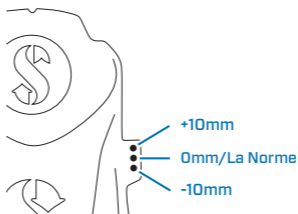

### AMPIO SPAZIO PER LE DITA

**1** ESTRAI

**2** SPINGI

**3** TIRA

**4** REGOLA

				 3mm	 5mm	 Heavy/Dry
♂ US	♀	UK	EU			
4	5	3	35-36	XS	XS	XS
5	6	4	37	XS	XS	S
6	7	5	38	S	S	S
7	8	6	39-40	S	S	M
8	9	7	41	S	M	M
9	10	8	42	M	M	L
10	11	9	43-44	M	L	L
11	12	10	45	L	L	XL
12	13	11	46	L	L	XL
13	14	12	47	L	XL	XL
14	15	13	48-49	XL	XL	----
15	16	14	50	XL	XL	----
16	17	15	51-52	XL	----	----