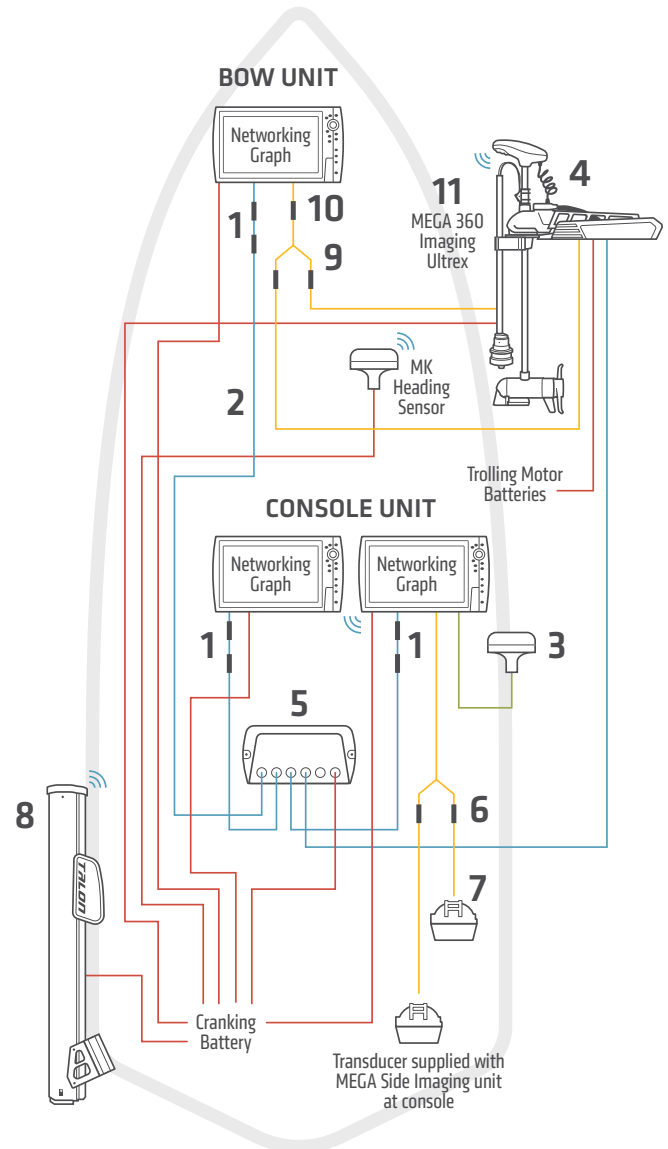

# FRESHWATER INSTALLATION

» Minn Kota trolling motor with Adv GPS Navigation and built-in MEGA Imaging, (1) bow-mounted Humminbird unit, (2) console-mounted Humminbird units, MEGA 360 Imaging – Ultrex, Minn Kota Shallow Water Anchor, with heading sensor GPS puck and high-speed transducer with y-cable.

\*One (1) AS ECX 30E ethernet extension cable included with Adv GPS Navigation trolling motor.  
The accessories and part numbers listed above are valid as of November 2023 Installations shown are for HELIX G3N/G4N and APEX/SOLIX G2/G3 networking models and Minn Kota trolling motors with Adv GPS Navigation.